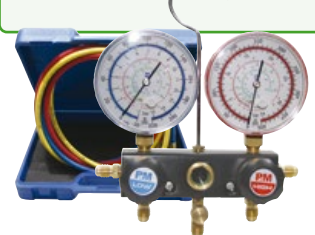

Manifold Sets

77107	2 way manifold set R22, 134, 404 & 407	67.50
84007	2 way manifold set R600	69.50